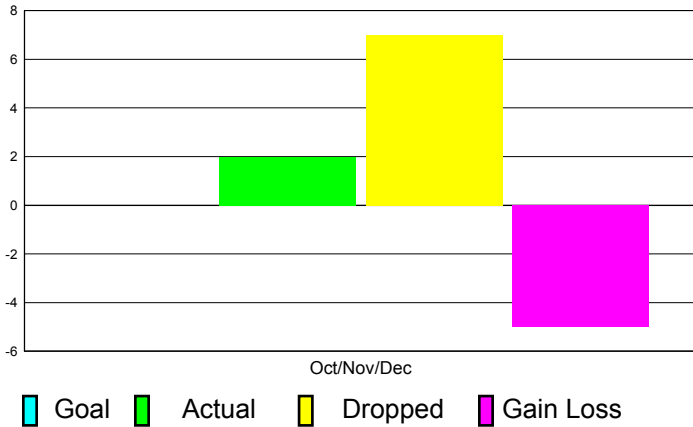

GMT Reports for District (or Undistricted) **District 322 F**

GMT: SANGEETA JATIA

Location: KINGDOM OF BHUTAN

GMT CA: 6

CLUBS

**Club Results
2011-2012**

**Clubs
2010-2011**

Month	New Club Goal	Actual New Clubs	Actual Dropped Clubs	Gain/Loss of Clubs	Gain/Loss of Clubs
Oct/Nov/Dec	0	2	7	-5	-7
Totals	0	2	7	-5	-7

Club Results 2011-2012

Goal, New, Dropped, Gain/Loss

Comparison of Club Gain/Loss

Current Year Compared to the Previous Year

YTD Status Quo Clubs 2010-2011

Status Quo Clubs Compared to Status Quo Members

MEMBERSHIP