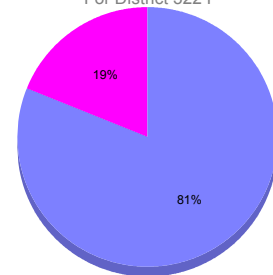

Membership Results 2011-2012

Goal, New, Dropped, Gain/Loss

Comparison of Membership Gain/Loss

Current Year Compared to the Previous Year

Gender Comparison 2010-2011

For District 322 F

Oct/Nov/Dec
■ Male ■ Female