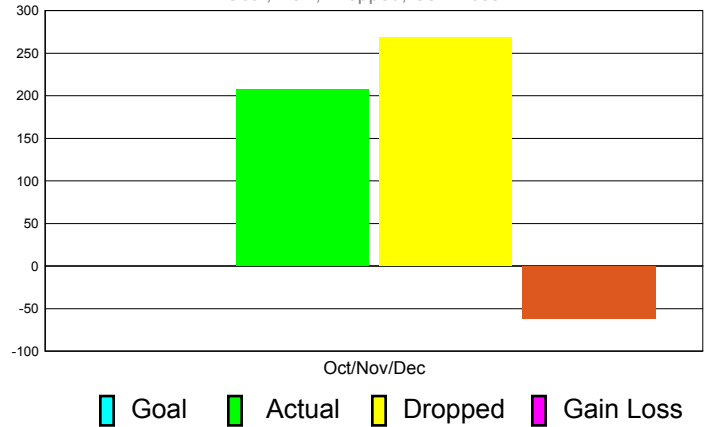

Membership Results 2011-2012

Goal, New, Dropped, Gain/Loss