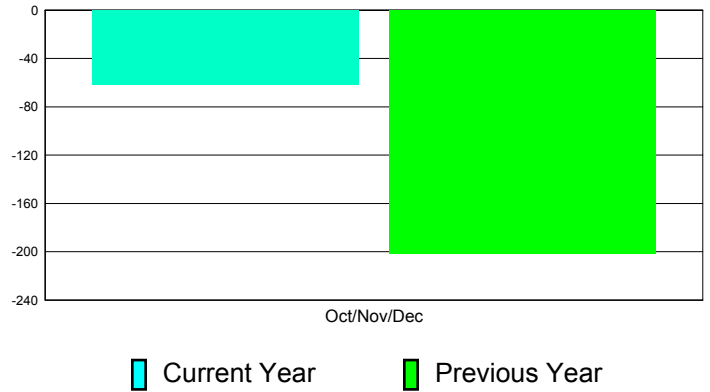

Comparison of Membership Gain/Loss

Current Year Compared to the Previous Year